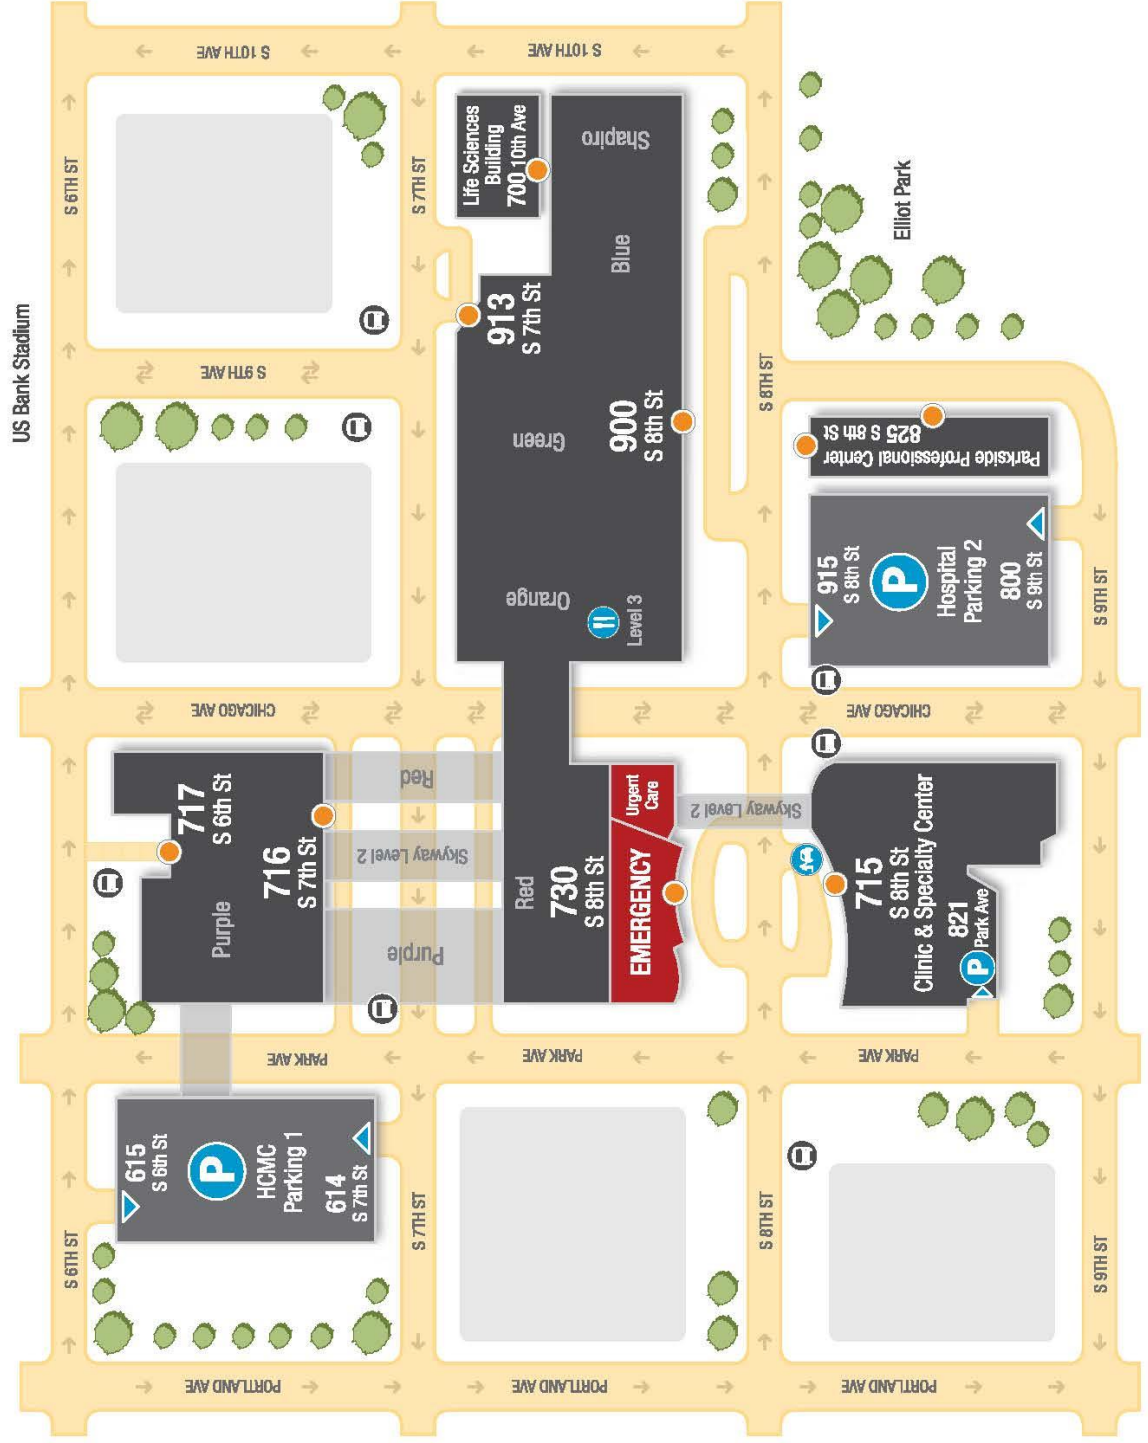

All downtown exits are closed from northbound 35W. Consult www.mndot.gov/35w94 for information about closures and alternate routes. Park in the HCMC Parking Ramp; entrance is off of 6th Street.

From the West

394 East to Exit 9B (6th Street). Follow 6th Street to the HCMC Parking ramp (just past Portland Ave. on the right side).

The program coordinator will have a limited number of discount coupons for the HCMC Ramp available for \$7.00. You must pay with cash or check in the exact amount for the discount coupon—change is not available.

Other transportation and parking options:

For bus schedules and information, go to www.metrotransit.org. **Light Rail Transit to HCMC:** HCMC is located at the corner of Park Ave. and 6th Street, conveniently located just 1-1/2 blocks south of the Downtown East/Metrodome station of the Light Rail Transit line. Light Rail information is available at www.metrotransit.org/rail/index.asp. There are also parking meters and other parking lots and ramps in the area. Discounted parking is only available in the HCMC Parking Ramp. If walking to HCMC from another area, please enter the Purple building and take the 2nd floor skyway to the parking ramp elevators down to the first floor of the parking ramp.

Hennepin Healthcare

HCMC CAMPUS

LEGEND

Entrance

Parking Entrance

Visitor Parking

Valet Parking

Cafeteria